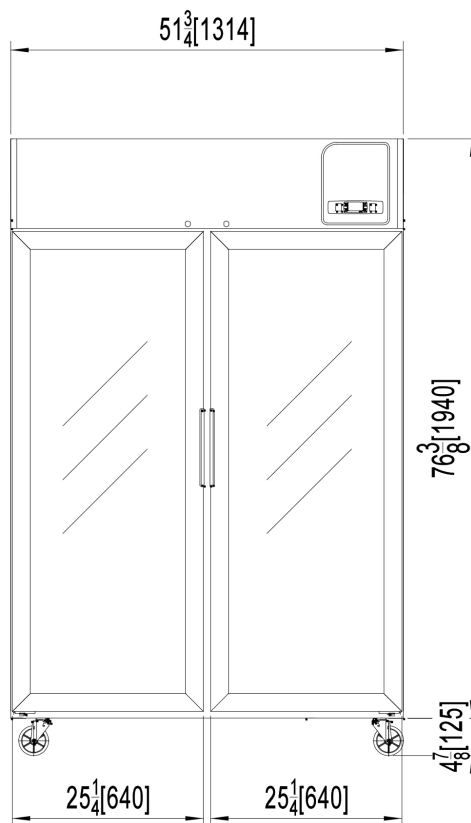

Genesis Series • Model G-2RG-HC

Made in the USA. Trusted Since 1955

MIGALI® SCIENTIFIC

Toll Free: 855-464-4254 Fax: 856-963-3604

Email: contact@migaliscientific.com Web: www.migaliscientific.com