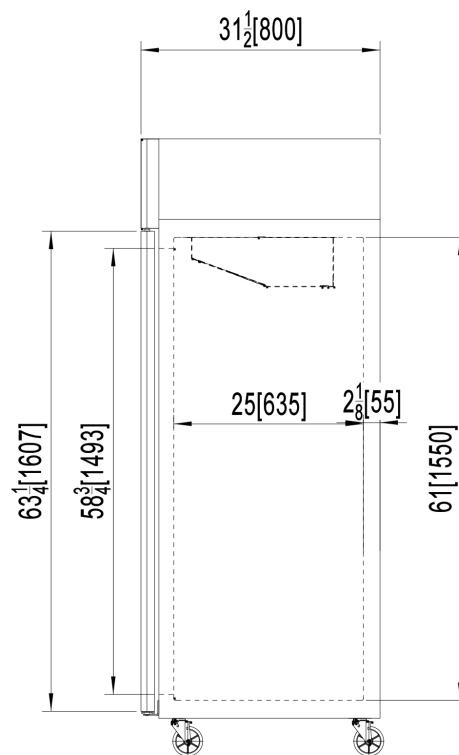

Genesis Series • Model G-2RG-HC

Made in the USA. Trusted Since 1955

MIGALI® SCIENTIFIC

Toll Free: 855-464-4254 Fax: 856-963-3604

Email: contact@migaliscientific.com Web: www.migaliscientific.com