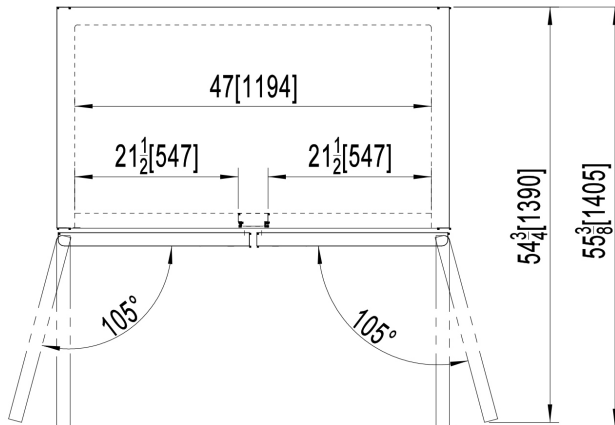

Genesis Series • Model G-2RG-HC

Made in the USA. Trusted Since 1955

MIGALI® SCIENTIFIC

Toll Free: 855-464-4254 Fax: 856-963-3604

Email: contact@migaliscientific.com Web: www.migaliscientific.com