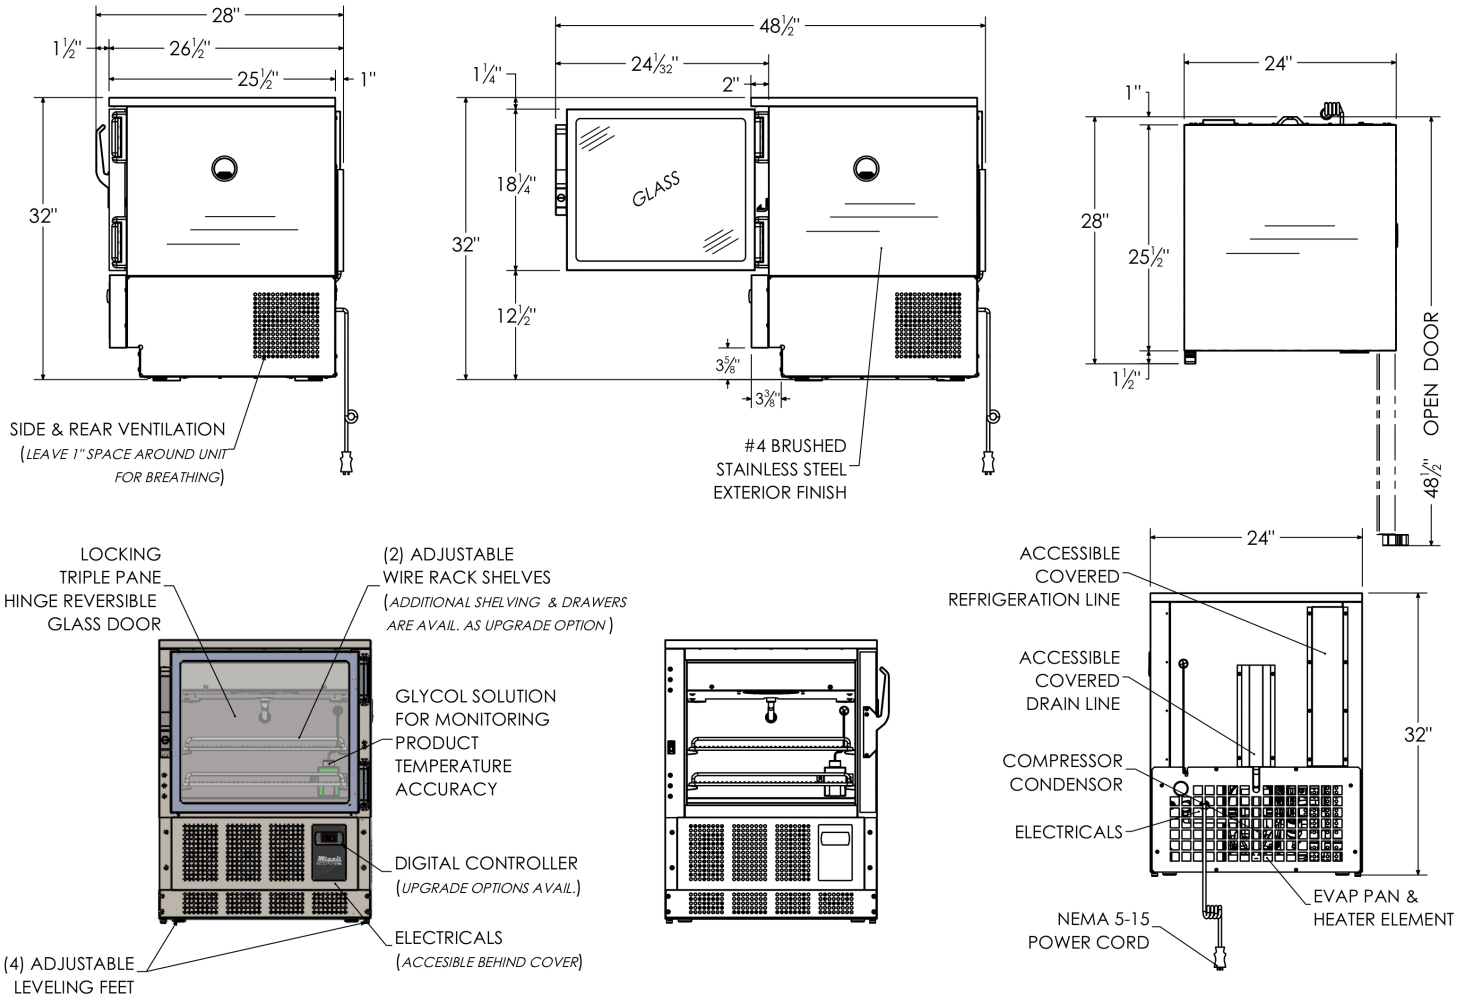

Evolution Series • Model EVOx-U1RG-ADA

Made in the USA. Trusted Since 1955

MIGALI® SCIENTIFIC

Toll Free: 855-464-4254 Fax: 856-963-3604

Email: contact@migaliscientific.com Web: www.migaliscientific.com