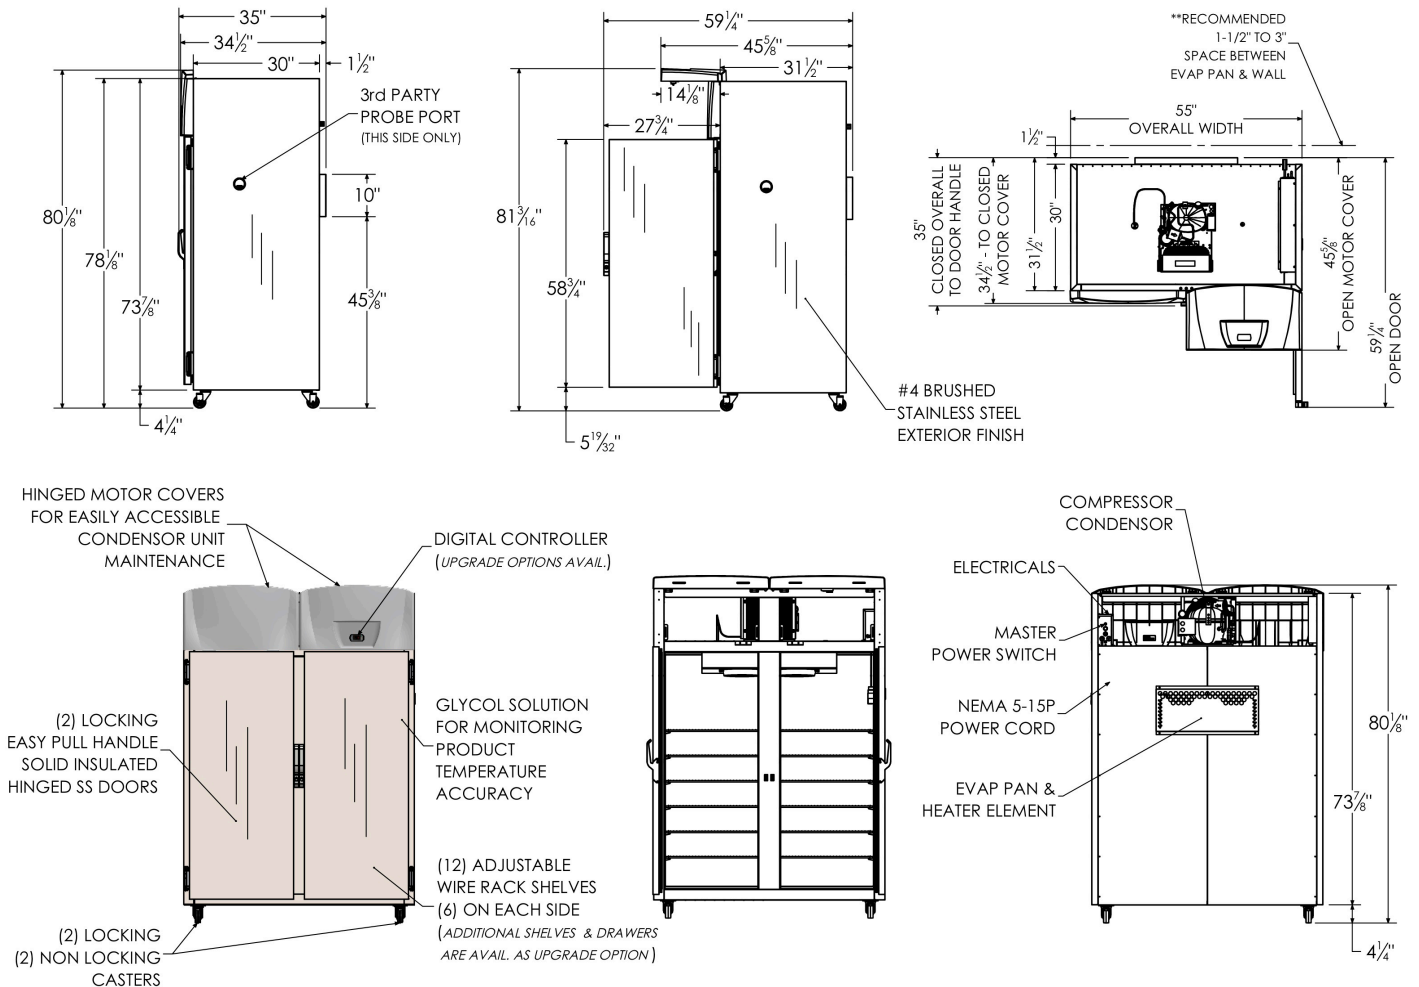

Evolution Series • Model EVOx-2R

Made in the USA. Trusted Since 1955

MIGALI® SCIENTIFIC

Toll Free: 855-464-4254 Fax: 856-963-3604

Email: contact@migaliscientific.com Web: www.migaliscientific.com