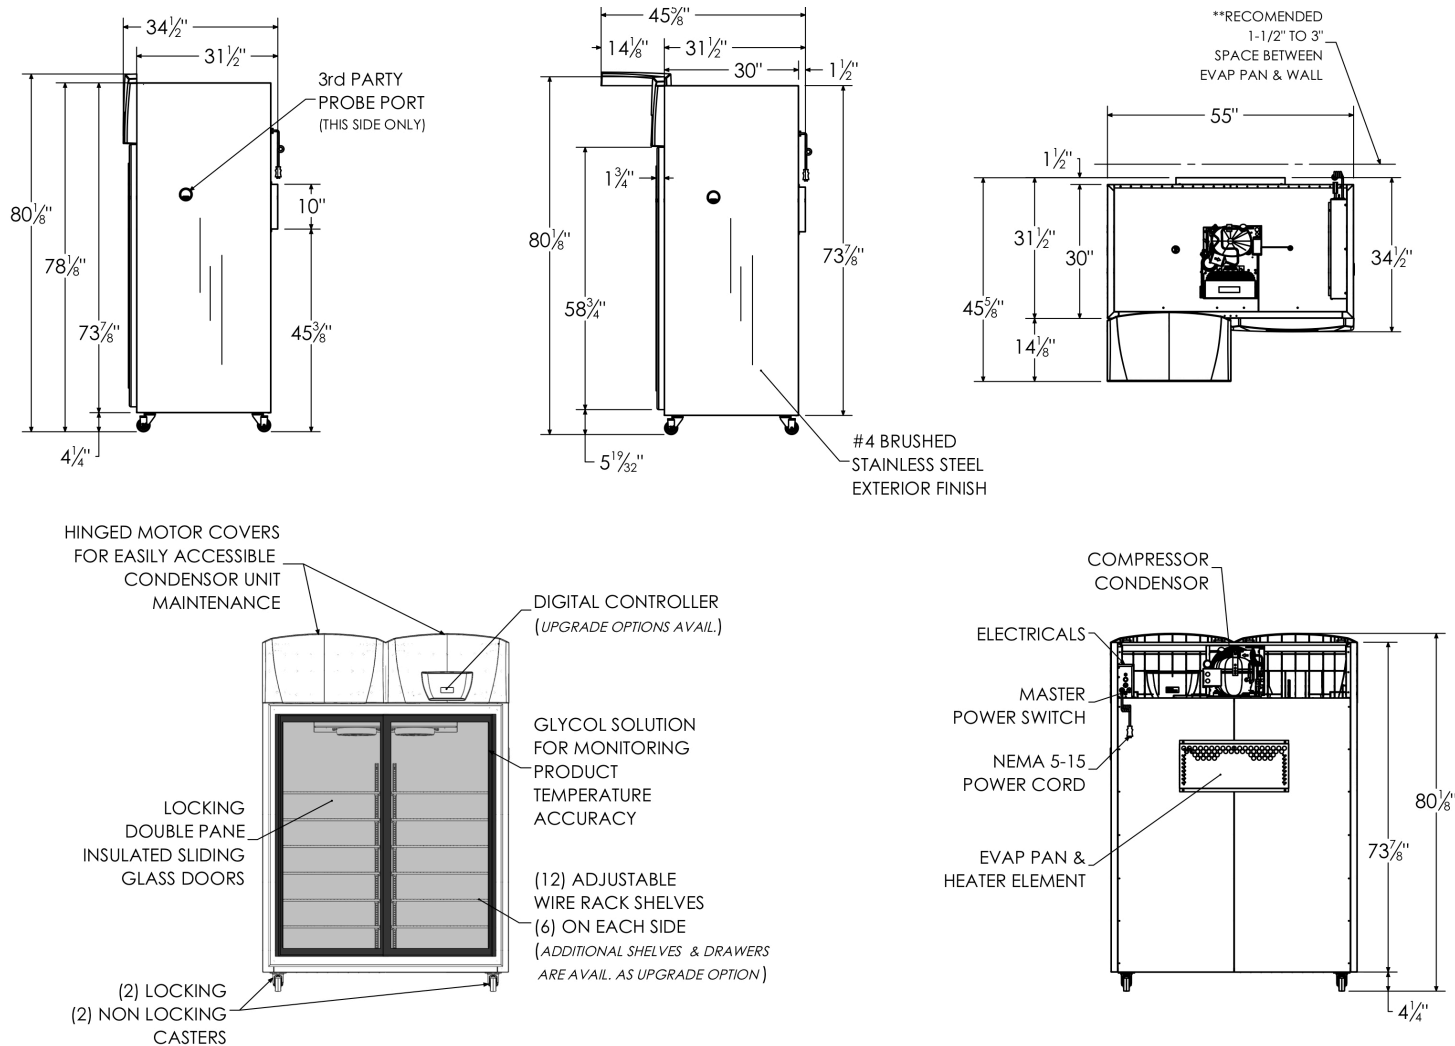

Evolution Series • Model EVOx-2RG-S

Made in the USA. Trusted Since 1955

MIGALI® SCIENTIFIC

Toll Free: 855-464-4254 Fax: 856-963-3604

Email: contact@migaliscientific.com Web: www.migaliscientific.com