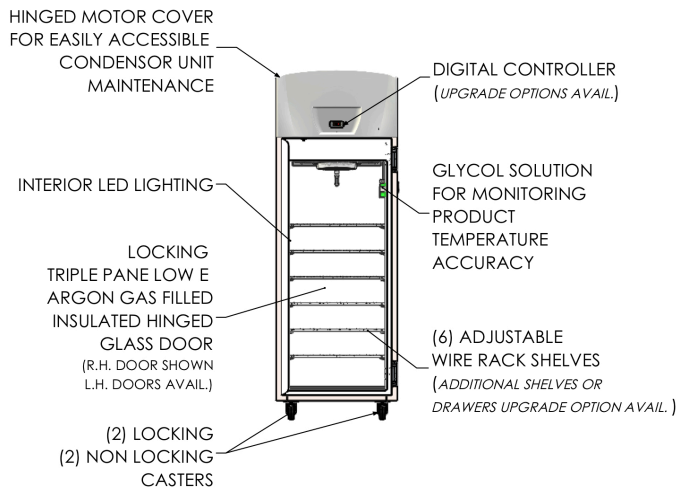

Evolution Series • Model EVOx-1RG

Made in the USA. Trusted Since 1955

MIGALI® SCIENTIFIC

Toll Free: 855-464-4254 Fax: 856-963-3604

Email: contact@migaliscientific.com Web: www.migaliscientific.com