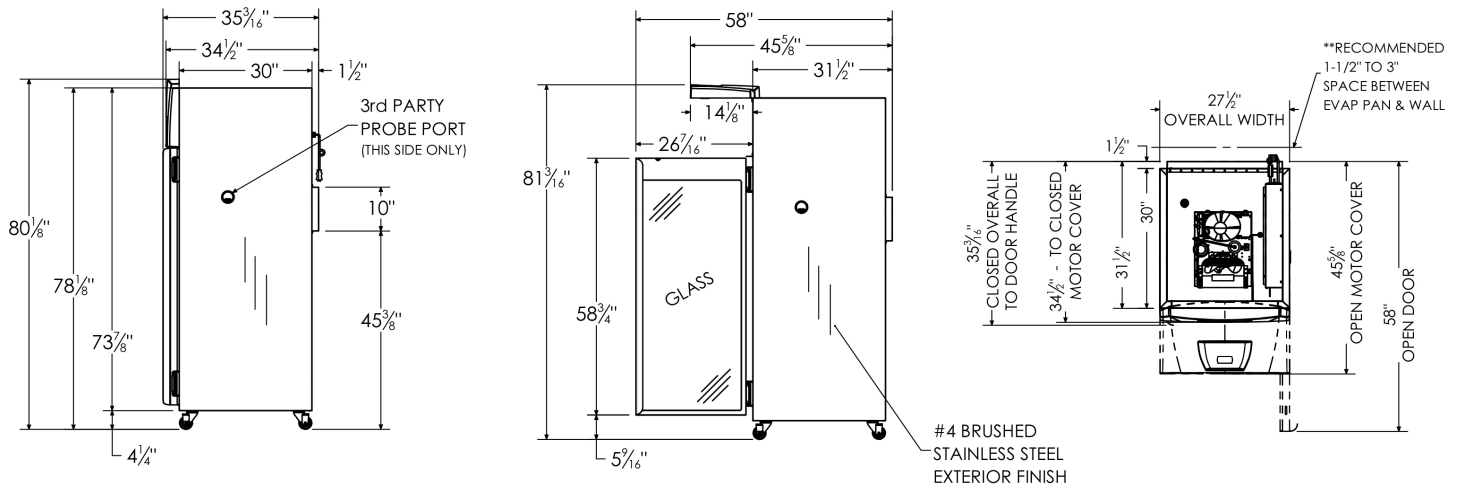

Evolution Series • Model EVOx-1RG

Made in the USA. Trusted Since 1955

MIGALI® SCIENTIFIC

Toll Free: 855-464-4254 Fax: 856-963-3604

Email: contact@migaliscientific.com Web: www.migaliscientific.com